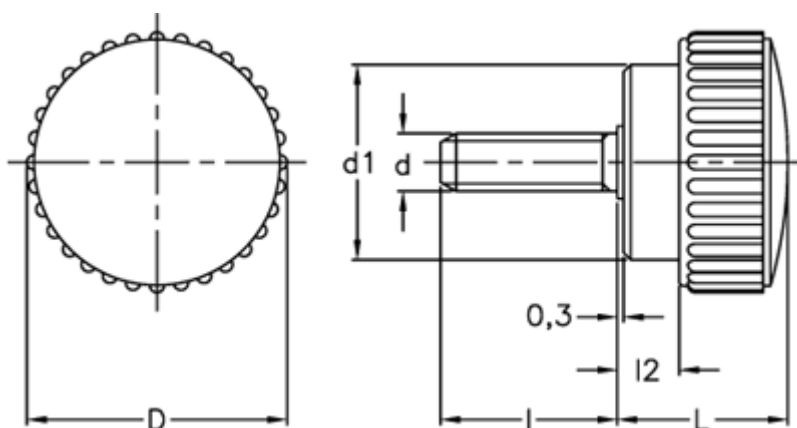

Data Sheet

Article number: 2302102422

Description: E+G Knurled grip knob
B.193/25 S-p-M6x25-INOX

Measures

D	=	26
d1	=	18
d 6g	=	M6
l	=	25
L	=	19
l2	=	6